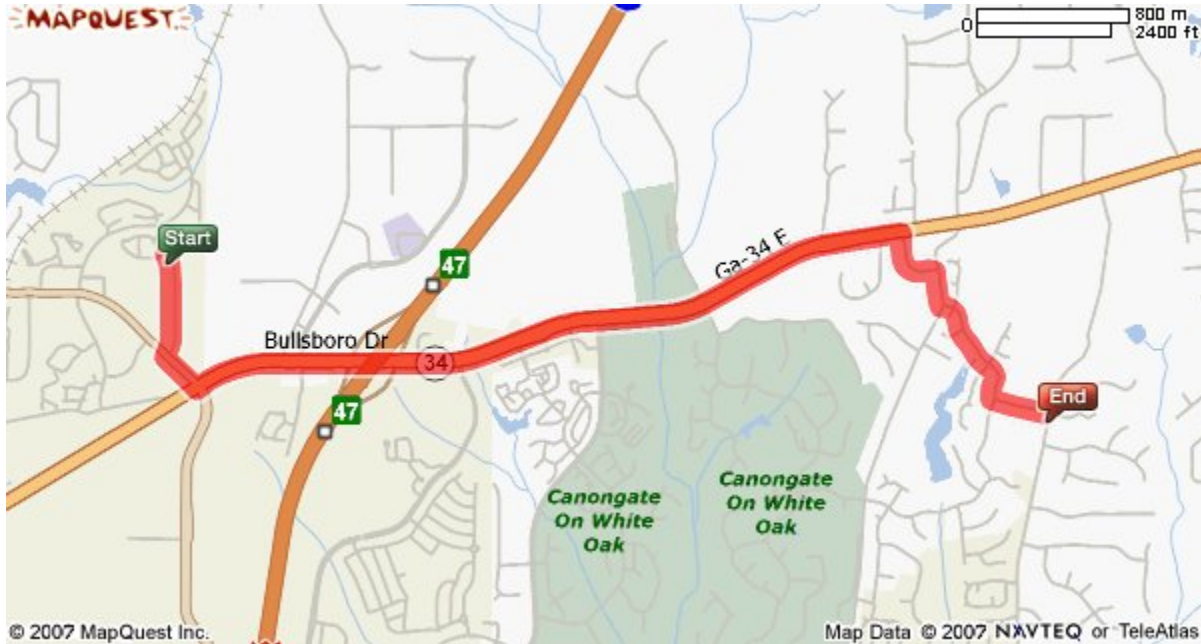

White Oak Elementary School

770 Lora Smith Road

Newnan, GA 30265

770-254-2860

Fax 770-304-5927

www.cowetaschools.org/white/

Directions to White Oak Elementary from the Central Registration Office: Go South on Werz Industrial Dr. toward Millard Farmer Industrial Blvd/GA-24 by pass – Turn left onto Millard Farmer Industrial Blvd. – Turn left onto Bullsboro Drive/GA-34 E. Continue to follow GA-34E for approximately 3.3 miles and make a right onto Lora Smith Road – White Oak Elementary is on the Right approximately 1 miles down Lora Smith Road.