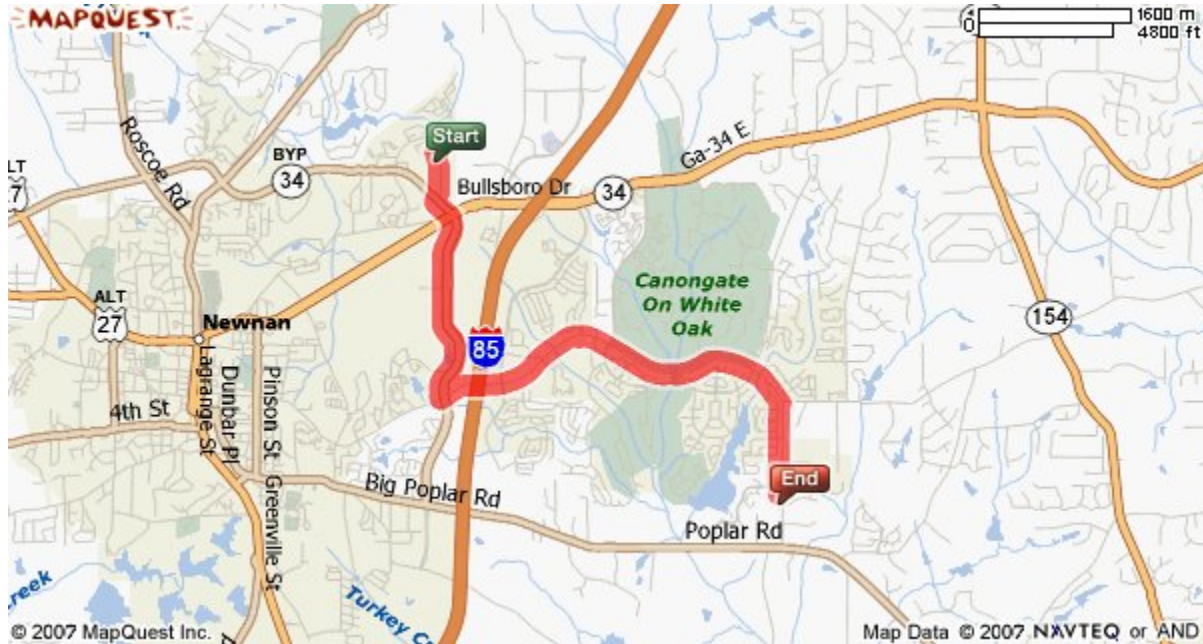

Welch Elementary School

240 Mary Freeman Road

Newnan, GA 30265

770-254-2597

Fax 770-251-0986

www.cowetaschools.org/welch/

Directions to Welch Elementary from the Central Registration Office: Go South on Werz Industrial Dr. toward Millard Farmer Industrial Blvd/GA-24 by pass – Turn left onto Millard Farmer Industrial Blvd. – Stay straight to go onto Newnan Crossing Bypass at the light. Turn Left onto Lower Fayetteville Road travel for 3.3 miles and make a right onto Mary Freeman Road – Welch Elementary will be on the right about 0.7 miles down Mary Freeman Road.