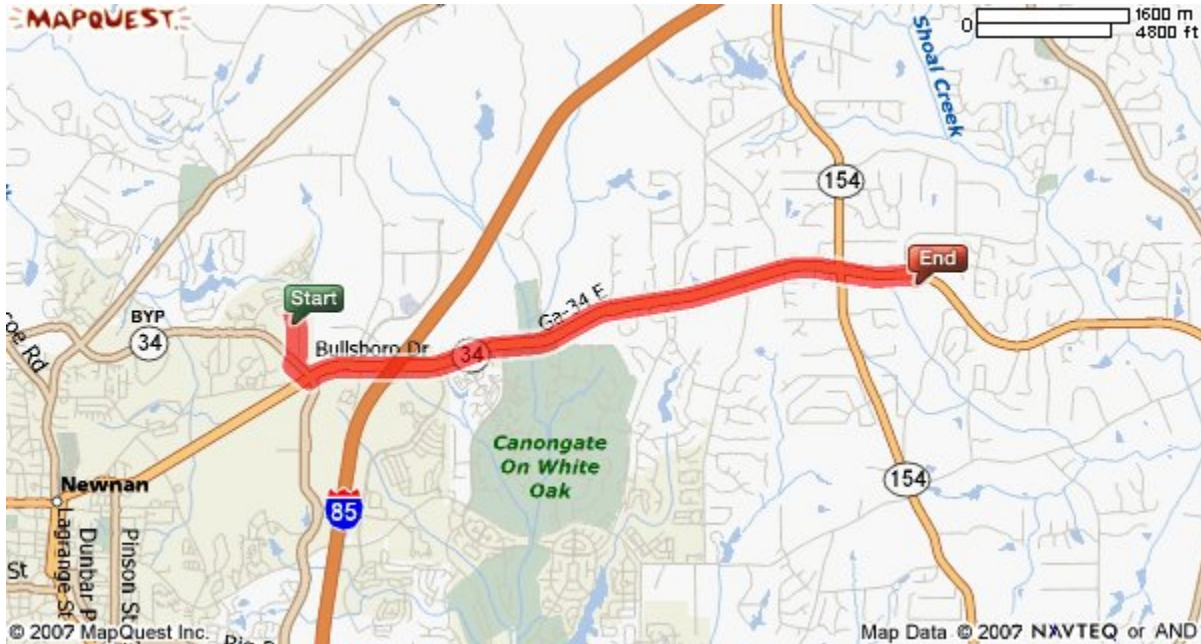

Thomas Crossroads Elementary School

3530 E. Hwy 34
Sharpsburg, GA 30277
770-254-2751
Fax 770-304-5924
www.cowetaschools.org/tces/

Directions to Thomas Crossroads Elementary from the Central Registration Office: Go South on Werz Industrial Dr. toward Millard Farmer Industrial Blvd/GA-24 by pass – Turn left onto Millard Farmer Industrial Blvd. – Turn Left onto BULLSBORO DR / GA-34 E. Continue to follow GA-34 E 5.4 miles -- Thomas Crossroads Elementary will be on your left just past the Thomas Crossroads intersection where Hwy 154 and Hwy 34 intersect.