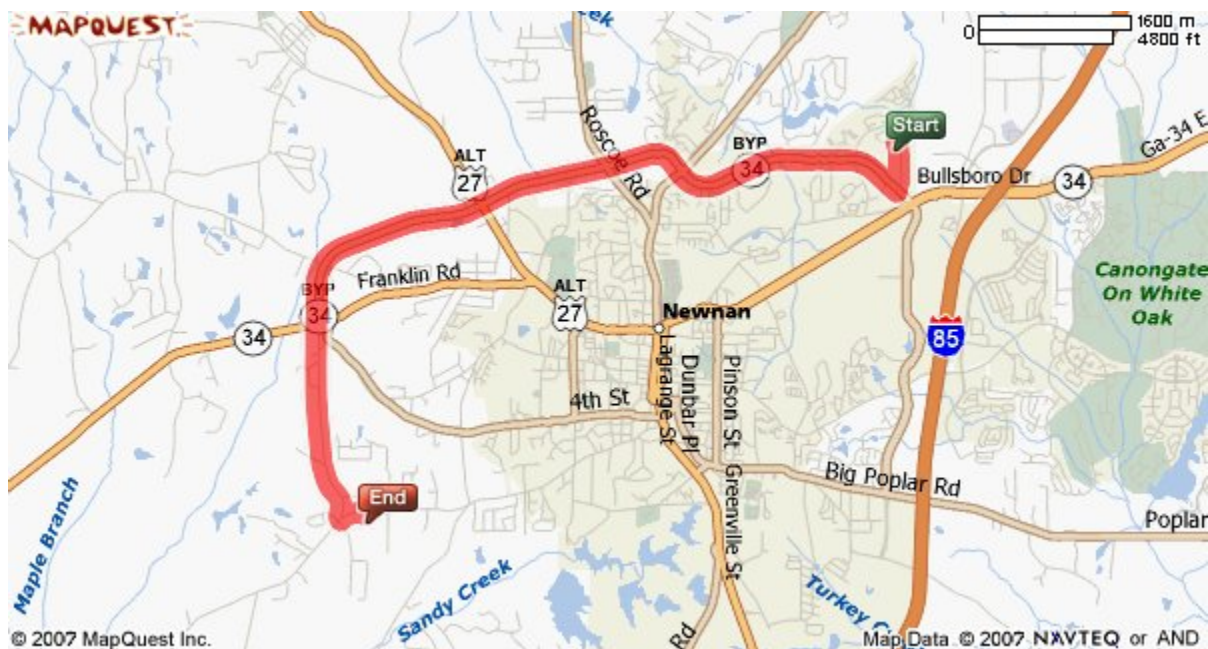

Smokey Road Middle School

965 Smokey Road

Newnan, GA 30263

770-254-2840

Fax 770-304-5933

www.cowetaschools.org/srms/

Directions to Smokey Road Middle School from the Central Registration Office: Go South on Werz Industrial Dr. toward Millard Farmer Industrial Blvd/GA-24 by pass – Turn Right onto Millard Farmer Industrial Blvd./GA-34 Bypass – Continue to follow GA-34 Bypass for 5.8 miles – GA-34 Bypass becomes Ishman Ballard Road 1.6 miles – Turn left onto Smokey Road 0.2 miles – Smokey Road Middle School will be on the left.