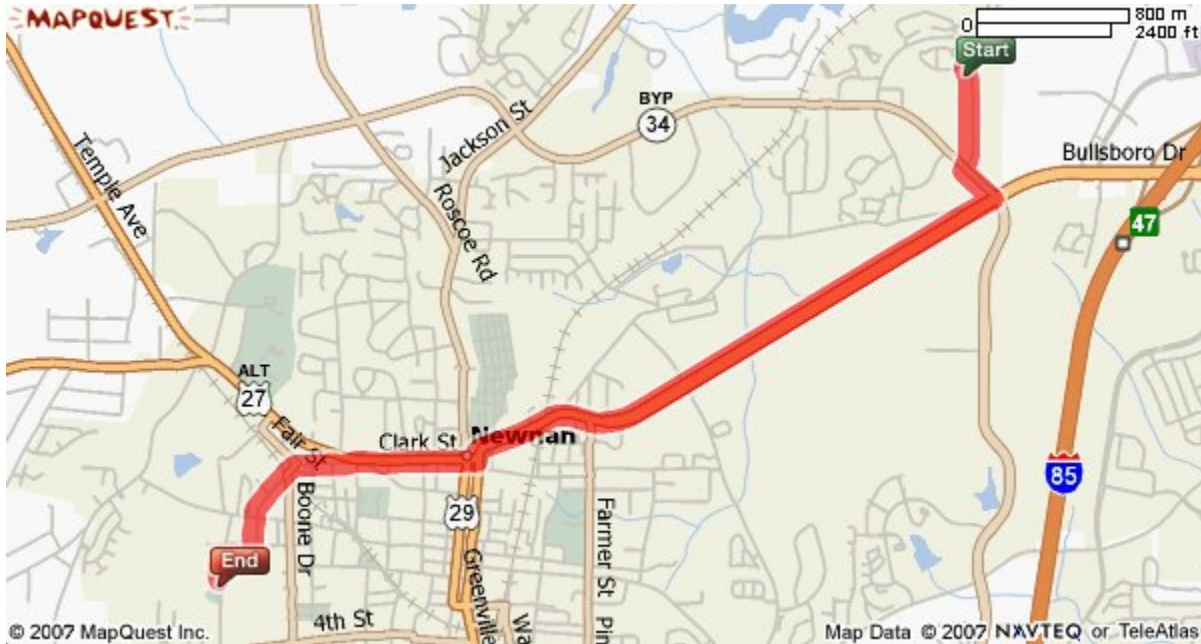

Ruth Hill Elementary School

57 Sunset Lane
Newnan, GA 30263
770-254-2895

Fax 770-304-5923

www.cowetaschools.org/rhes/

Directions to Ruth Hill Elementary from the Central Registration Office: Go South on Werz Industrial Dr. toward Millard Farmer Industrial Blvd/GA-24 by pass – Turn left onto Millard Farmer Industrial Blvd. – Turn RIGHT onto BULLSBORO DR / GA-34 W. Continue to follow GA-34 W. 2.4 miles -- Turn RIGHT onto CLARK ST / W GA-16 / US-29 N / US-27 ALT N / GA-14 N / GA-16 W. Continue to follow CLARK ST / US-27 ALT N / GA-16 W. .5 miles -- Turn SLIGHT LEFT onto FAIR ST .2 miles -- Turn LEFT onto VC ST .2 miles -- VC ST becomes PRATT ST .3 miles -- Turn LEFT onto SUNSET LN <0.1 miles Ruth Hill Elementary will be on the left.