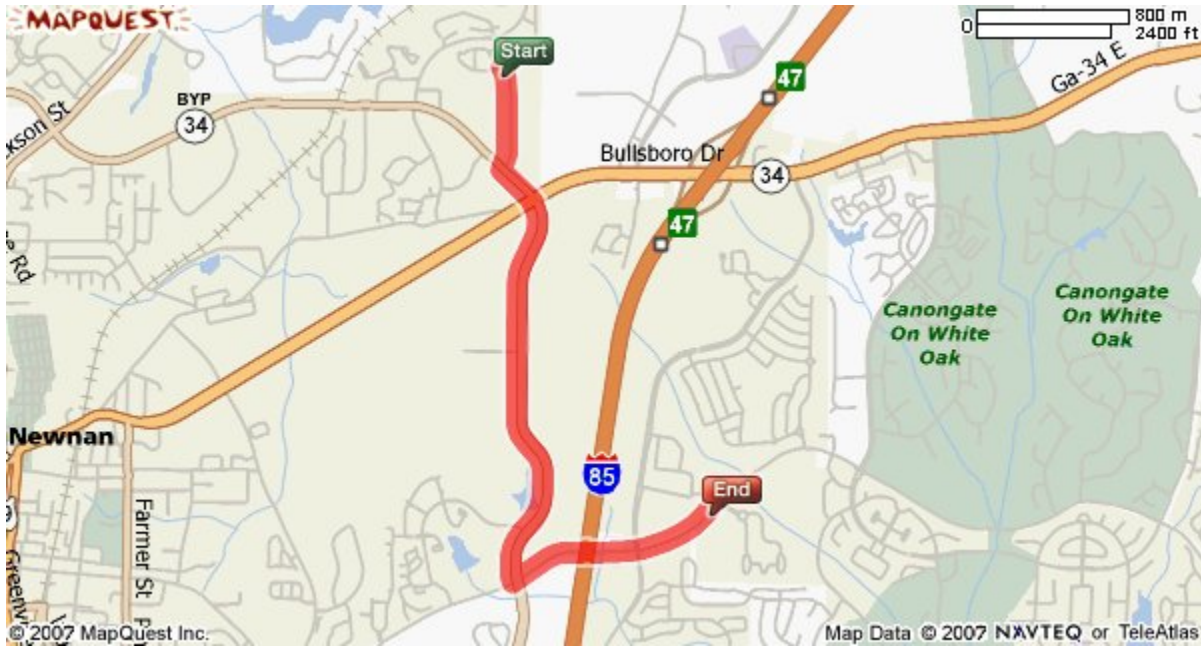

Newnan Crossing Elementary School

1267 Lower Fayetteville Road
Newnan, GA 30265
770-254-2872
Fax 770-304-5921
Cafeteria/Afterschool 770-254-2868
www.cowetaschools.org/nces/

Directions to Newnan Crossing Elementary from the Central Registration Office: Go South on Werz Industrial Dr. toward Millard Farmer Industrial Blvd/GA-24 by pass – Turn left onto Millard Farmer Industrial Blvd. – Stay straight to go onto Newnan Crossing Blvd at the red light – travel 1.5 miles at the second red light make a left onto Lower Fayetteville Road – travel for .9 miles and Newnan Crossing Elementary School will be on your right.