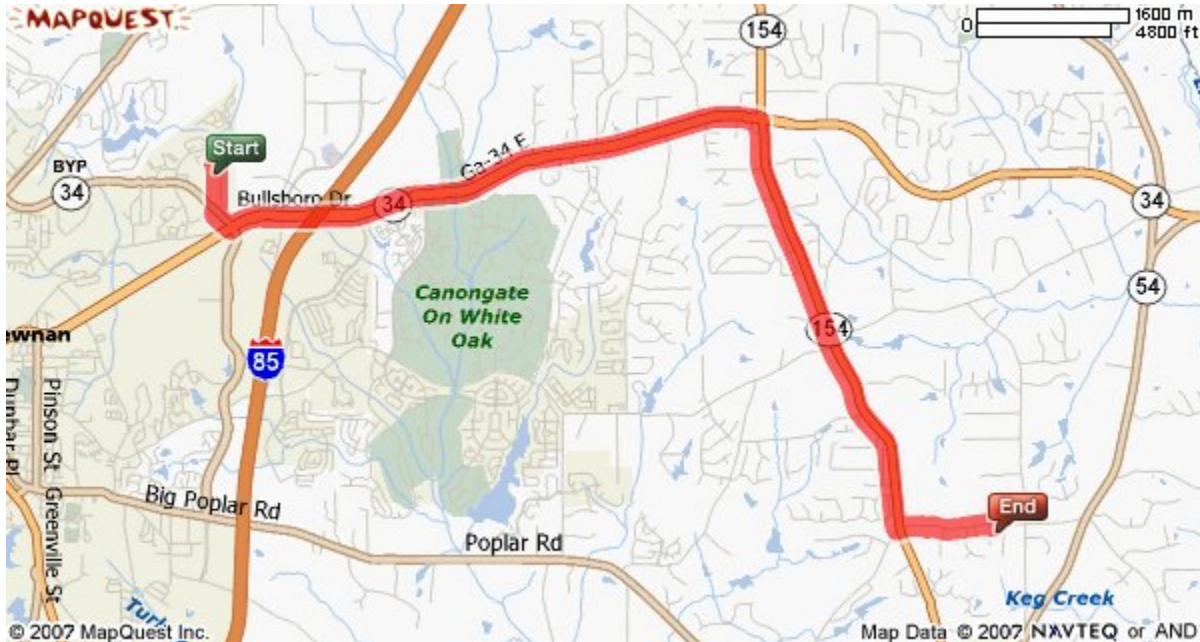

# Lee Middle School

370 Willis Road  
Sharpsburg, GA 30277  
770-251-1547  
Fax 770-253-8381  
[www.cowetaschools.org/lms/](http://www.cowetaschools.org/lms/)

**Directions to Lee Middle School from the Central Registration Office:** Go South on Werz Industrial Dr. toward Millard Farmer Industrial Blvd/GA-24 by pass – Turn left onto Millard Farmer Industrial Blvd. – Turn left onto Bullsboro Drive/GA-34 E. Continue to follow GA-34E for 4.7 miles and make a right onto Sharpsburg McCollum Rd/GA-154 – travel for 3.6 miles and make a left onto Willis Road 0.8 miles – Lee Middle school will be on your left just before Willis Elementary.