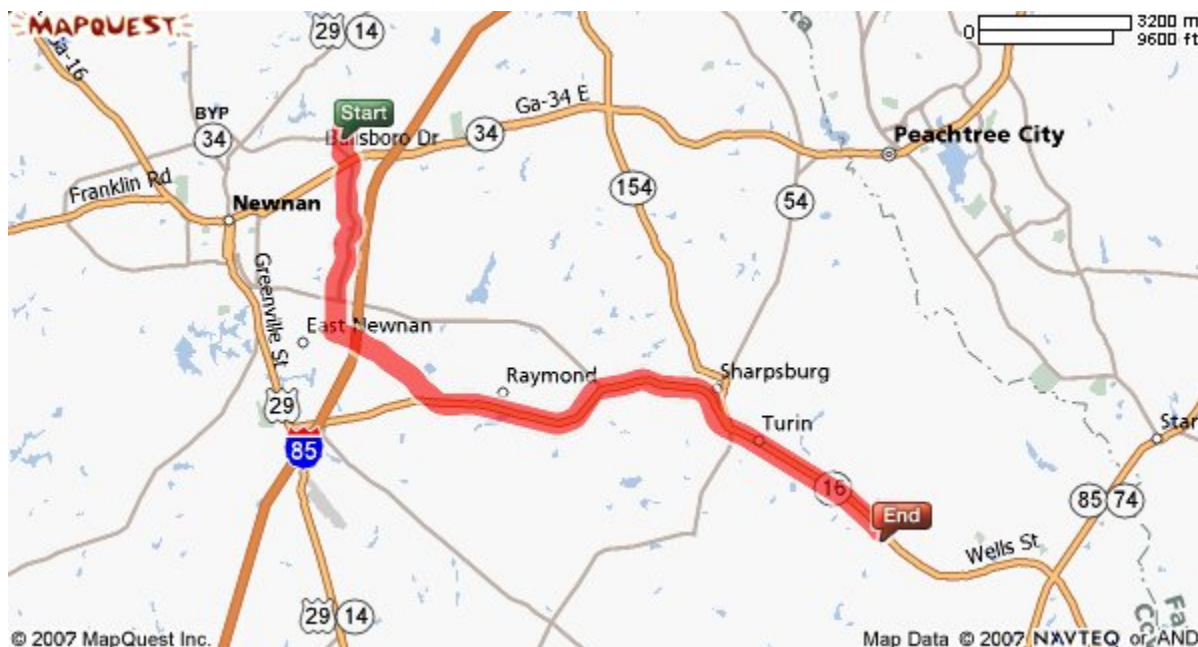

East Coweta Middle School

6291 East Highway 16
Senoia, GA 30276
770-599-6607
Fax 770-599-1051
www.cowetaschools.org/ecms/

Directions to East Coweta Middle School from the Central Registration Office: Go South on Werz Industrial Dr. toward Millard Farmer Industrial Blvd/GA-24 by pass – Turn left onto Millard Farmer Industrial Blvd. – Stay straight to go onto Newnan Crossing Bypass for 2.8 miles – Turn left onto Poplar Road traveling for approximately 2.3 miles and make a left onto GA-16 – travel approximately 9 miles and East Coweta Middle School will be on the right.