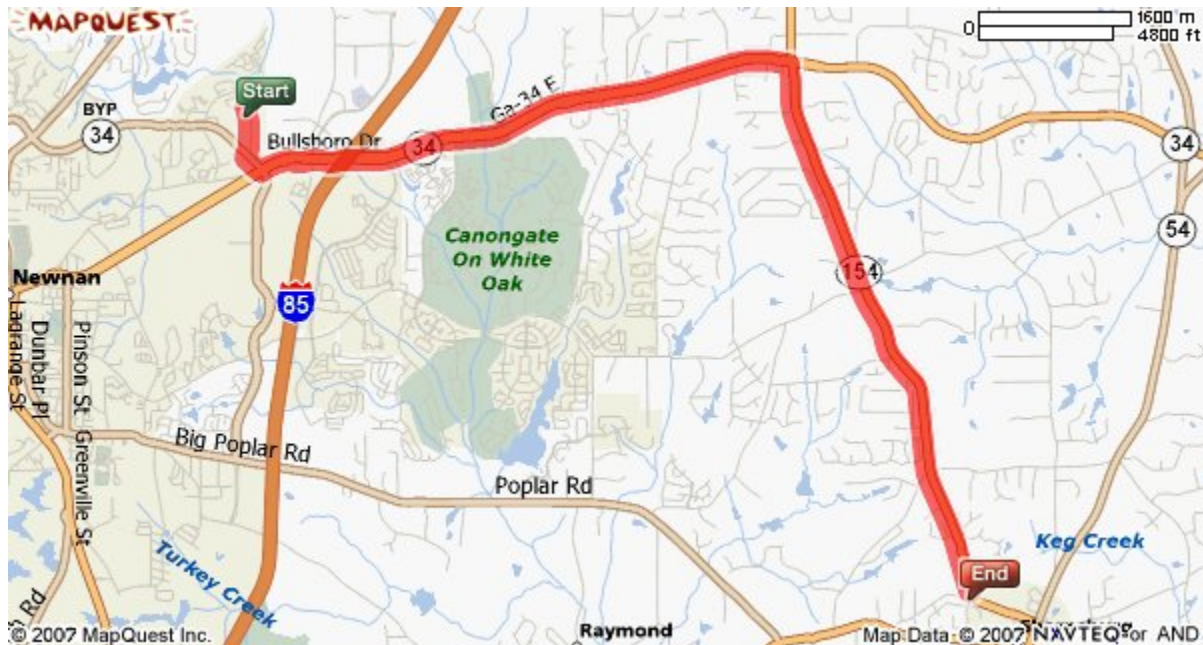

# East Coweta High School

400 McCollum-Sharpsburg Road  
Sharpsburg, GA 30277  
770-254-2850  
Fax 770-254-2857  
[www.cowetaschools.org/echs/](http://www.cowetaschools.org/echs/)

**Directions to East Coweta High School from the Central Registration Office:** Go South on Werz Industrial Dr. toward Millard Farmer Industrial Blvd/GA-24 by pass – Turn left onto Millard Farmer Industrial Blvd./GA-34 Bypass – Turn left onto Bullsboro Drive/GA-34E at the red light – Continue 4.7 miles following GA-34E – Turn right onto Sharpsburg McCollum Rd/GA-154 – continue on Sharpsburg McCollum Road/GA-154 for 4.6 miles East Coweta High School will be on the right.