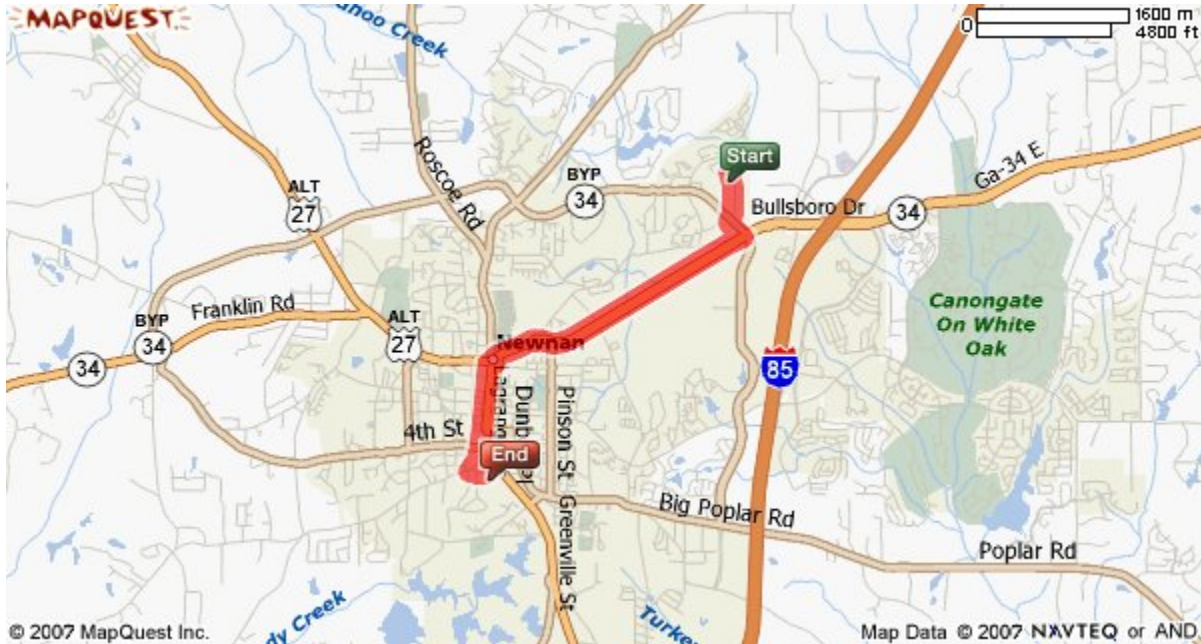

Atkinson Elementary School

14 Nimmons Street

Newnan, GA 30263

770-254-2835

Fax 770-304-5917

www.cowetaschools.org/aes

Directions to Atkinson Elementary from the Central Registration Office: Go South on Werz Industrial Dr. toward Millard Farmer Industrial Blvd/GA-24 by pass – Turn left onto Millard Farmer Industrial Blvd at the red light make a right onto Bullsboro Dr/GA-34 W. Stay on Bullsboro Drive for 2.4 miles just past the cemetery make a right onto Clark St. and immediately make a left onto Jackson Street/US-29/US-27 ALT/GA-14S/GA-16E/Jefferson Davis Memorial Hwy. – get in the right hand lane and travel .5 miles Lagrange Street will bear off the right – go .3 miles and make a left on Nimmons Street Atkinson Elementary will be on your right.