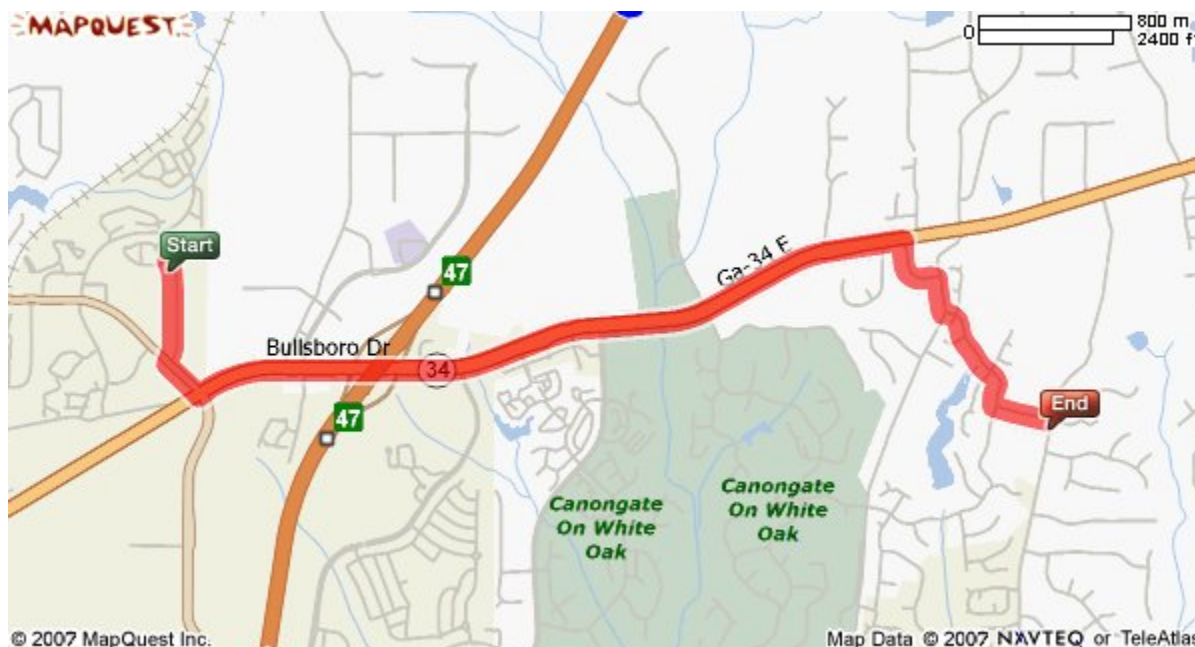

Arnall Middle School

700 Lora Smith Road

Newnan, GA 30265

770-254-2765

Fax 770-254-2770

www.cowetaschools.org/ams/

Directions to Arnall Middle School from the Central Registration Office: Go South on Werz Industrial Dr. toward Millard Farmer Industrial Blvd/GA-24 by pass – Turn left onto Millard Farmer Industrial Blvd. – Turn left onto Bullsboro Drive/GA-34 E. Continue to follow GA-34E for approximately 3.3 miles and make a right onto Lora Smith Road – White Oak Elementary is on the Right approximately 1 miles down Lora Smith Road just past White Oak Elementary.