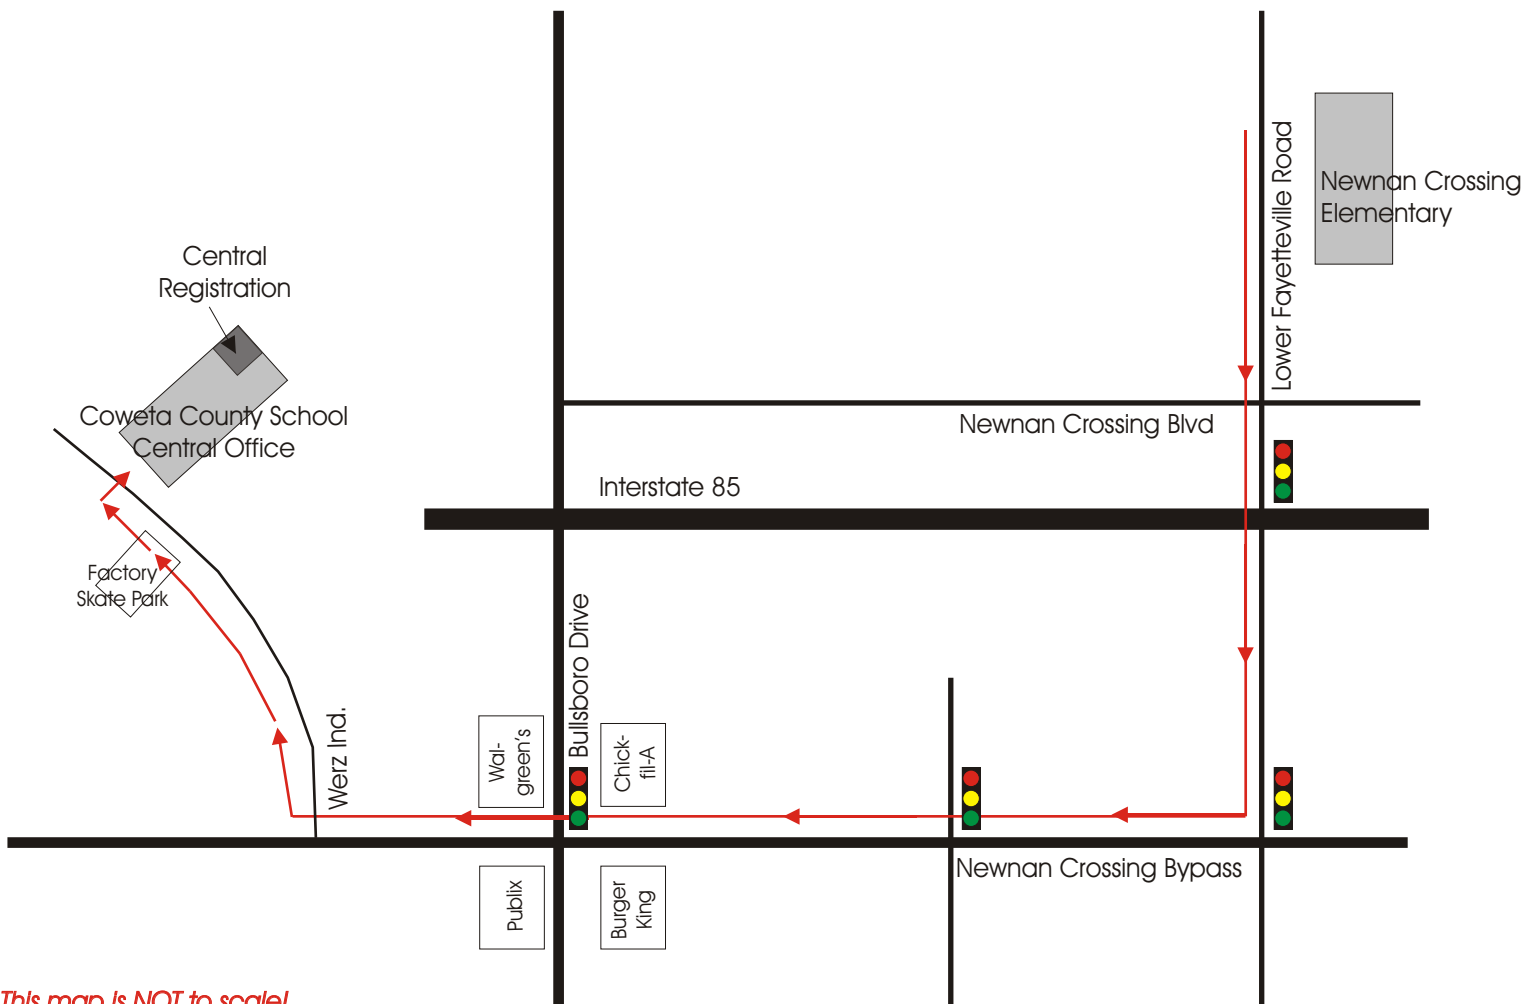

DIRECTIONS

To: Coweta County School System Central Office

From: Newnan Crossing Elementary School

Turn left on Lower Fayetteville Road

Go thru 1 traffic light, over the Interstate, then turn right at the 2nd traffic light (Newnan Crossing Bypass)

Drive appx 1.5 miles thru 2 traffic lights (there are 2 non-functioning traffic lights in between)

AFTER the traffic light crossing Bullsboro Drive (Burger King/Chick-fil-A/Publix/Walgreen's), turn right at the 1st road (Werz Industrial) There will be a Gold's Gym sign just before this road.

After appx. 2/10^{ths} of a mile, and after passing Factory Skate Park on your left, turn RIGHT into the parking lot of Coweta County School System Central Office, 167 Werz Industrial

The Central Registration Office (and parking) is at the BACK of the building.

You can not access this office from the front of the building.

This map is NOT to scale!