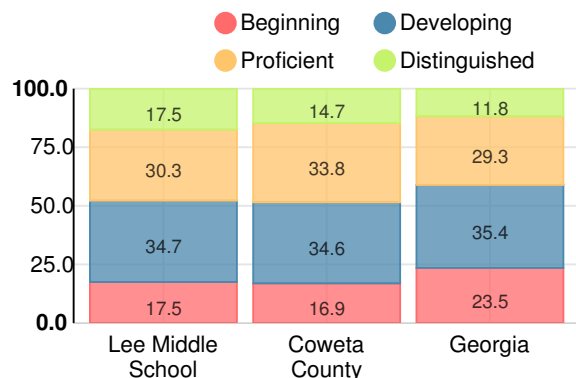

Social Studies

Percent of students scoring in each performance level on 2017 Georgia Milestones for middle school grades