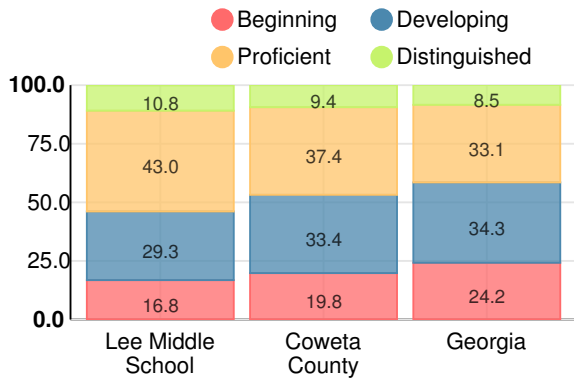

Middle School

CCRPI Score

Lee Middle School

Indicator	2017
Achievement	35.8
Progress	37.1
Gap	6.7
Challenge	0.9
CCRPI Score	80.5

English

Percent of students scoring in each performance level on 2017 Georgia Milestones for middle school grades