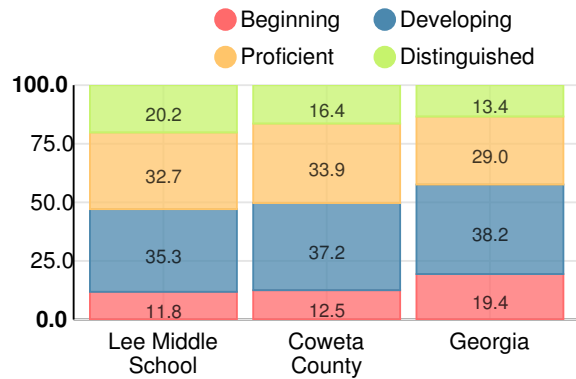

Mathematics

Percent of students scoring in each performance level on 2017 Georgia Milestones for middle school grades