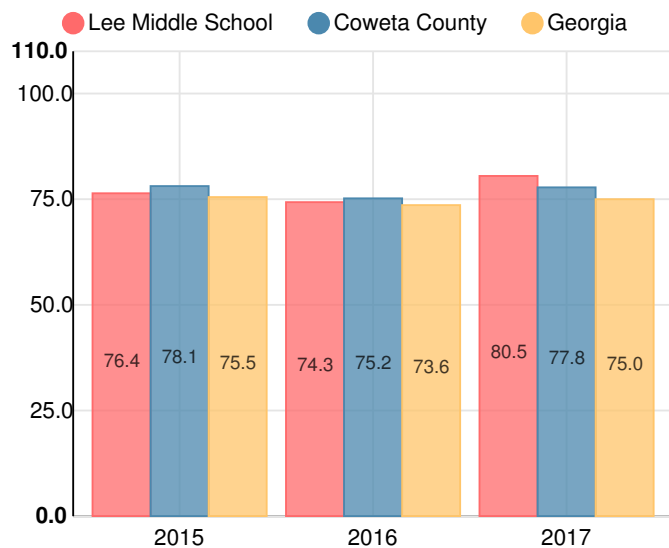

Lee Middle School

370 Willis Rd, Sharpsburg, GA 30277

(770)251-1547

Grades: 6-8

Enrollment: 971 students

Performance Snapshot

- Lee Middle School's **overall performance is higher than 68% of schools in the state** and is higher than its district.
- Its students' **academic growth is higher than 72% of schools in the state** and similar to its district.
- **80.4% of its 8th grade students are reading at or above the grade level target.**

School Wide

B
80.5

Year	Lee Middle School
2017	B
2016	C
2015	C
2014	B
2013	B

Grade conversion	
A	90 - 100
B	80 - 89.9
C	70 - 79.9
D	60 - 69.9
F	0 - 59.9

CCRPI Single Score