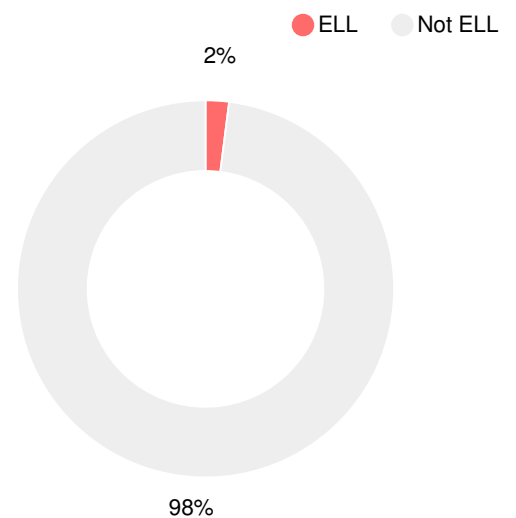

## CCRPI Single Score

Student Mobility Rate

9.0%

School Climate Star Rating

Financial Efficiency Star Rating

Per Pupil Expenditures

Race/Ethnicity

Free/Reduced-Price Lunch (FRL)

Students with Disability (SWD)

English Language Learners (ELL)