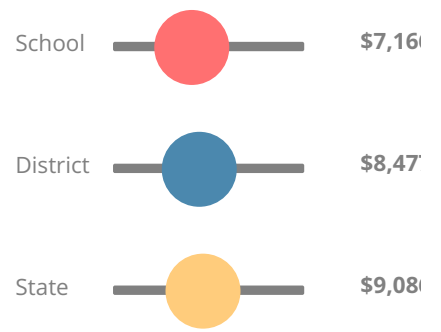

## CCRPI Single Score

Student Mobility Rate

9.0%

School Climate Star Rating

Financial Efficiency Star Rating

Per Pupil Expenditures

Race/Ethnicity

Free/Reduced-Price Lunch (FRL)