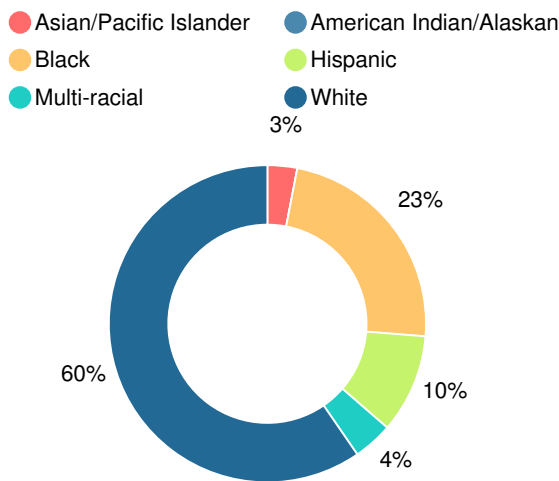

## CCRPI Single Score

Student Mobility Rate

9.0%

School Climate Star Rating

Financial Efficiency Star Rating

Per Pupil Expenditures

Race/Ethnicity

Free/Reduced-Price Lunch (FRL)