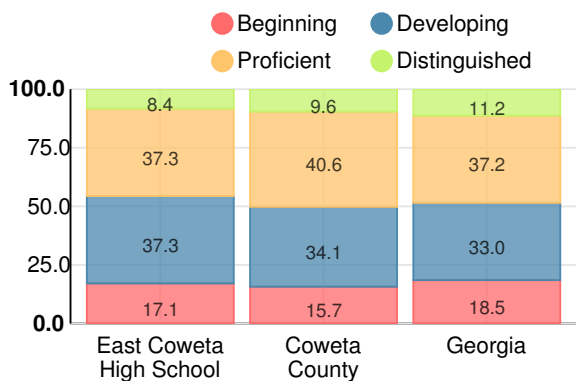

High School

CCRPI Score

East Coweta High School

Indicator	2017
Achievement	35.6
Progress	31.0
Gap	3.3
Challenge	1.4
CCRPI Score	71.3

American Literature & Composition

Percent of students scoring in each performance level on 2017 Georgia Milestones