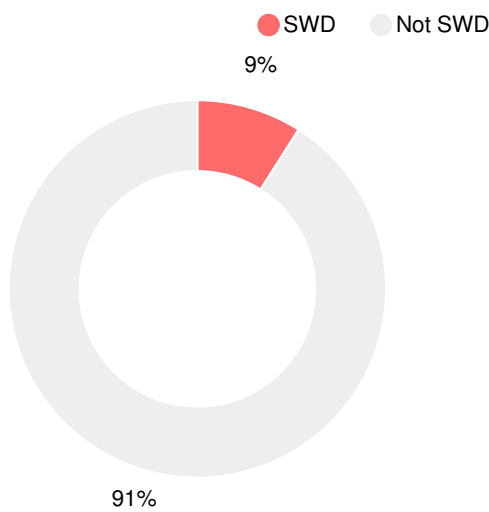

## Performance Snapshot

- East Coweta High School's **overall performance is higher than 41% of schools in the state** and is lower than its district.
- Its students' **academic growth is higher than 19% of schools in the state** and lower than its district.
- Its **four-year graduation rate is 84.4%**, which is **higher than 42% of high schools in the state** and similar to its district.
- **71.8% of graduates are college ready.**

## CCRPI Single Score

Student Mobility Rate

9.0%

School Climate Star Rating

Financial Efficiency Star Rating

Per Pupil Expenditures

Race/Ethnicity

Free/Reduced-Price Lunch (FRL)

Students with Disability (SWD)

English Language Learners (ELL)