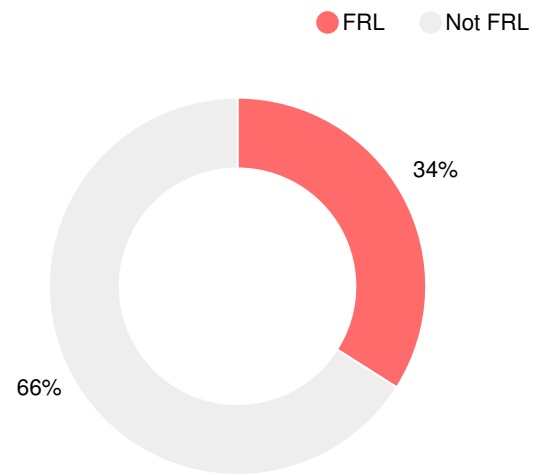

## CCRPI Single Score

Student Mobility Rate

9.0%

School Climate Star Rating

Financial Efficiency Star Rating

Per Pupil Expenditures

Race/Ethnicity

Free/Reduced-Price Lunch (FRL)