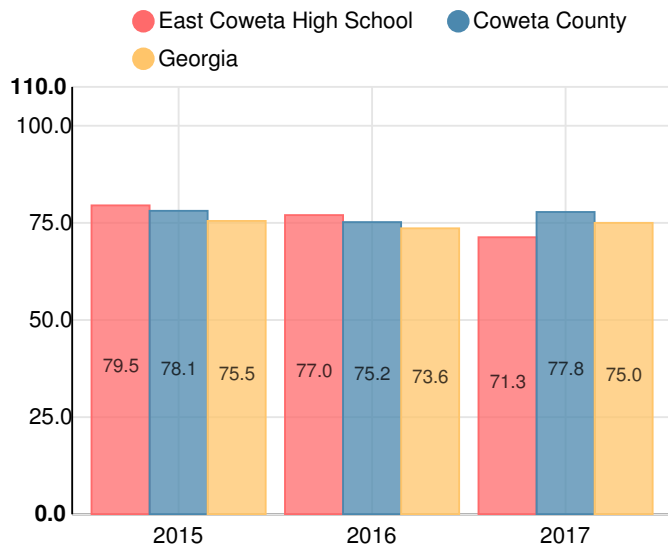

East Coweta High School

400 McCollum-Sharpsburg Road, Sharpsburg, GA 30277

(770)254-2850

Grades: 9-12

Enrollment: 2976 students

Performance Snapshot

- East Coweta High School's **overall performance is higher than 41% of schools in the state** and is lower than its district.
- Its students' **academic growth is higher than 19% of schools in the state** and lower than its district.
- Its **four-year graduation rate is 84.4%**, which is **higher than 42% of high schools in the state** and similar to its district.
- **71.8% of graduates are college ready.**

School Wide

C
71.3

Year	East Coweta High School
2017	C
2016	C
2015	C
2014	D
2013	D

Grade conversion	
A	90 - 100
B	80 - 89.9
C	70 - 79.9
D	60 - 69.9
F	0 - 59.9

CCRPI Single Score