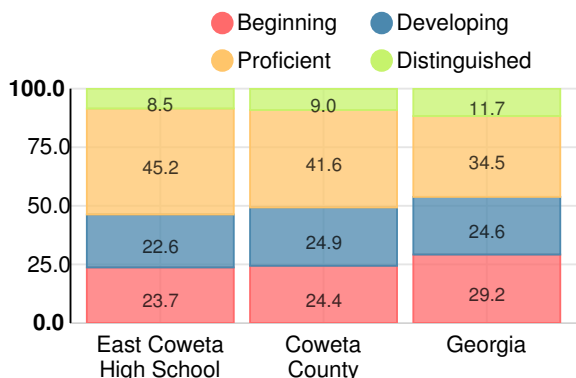

### East Coweta High School

Indicator	2017
Achievement	35.6
Progress	31.0
Gap	3.3
Challenge	1.4
<b>CCRPI Score</b>	<b>71.3</b>

### American Literature & Composition

Percent of students scoring in each performance level on 2017 Georgia Milestones

### Coordinate Algebra/Algebra I

Percent of students scoring in each performance level on 2017 Georgia Milestones

### Biology

Percent of students scoring in each performance level on 2017 Georgia Milestones