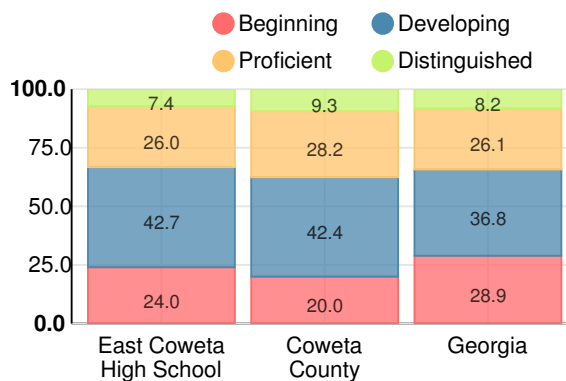

## Performance Snapshot

- East Coweta High School's **overall performance is higher than 41% of schools in the state** and is lower than its district.
- Its students' **academic growth is higher than 19% of schools in the state** and lower than its district.
- Its **four-year graduation rate is 84.4%**, which is **higher than 42% of high schools in the state** and similar to its district.
- **71.8% of graduates are college ready.**

### East Coweta High School

Indicator	2017
Achievement	35.6
Progress	31.0
Gap	3.3
Challenge	1.4
<b>CCRPI Score</b>	<b>71.3</b>

### American Literature & Composition

Percent of students scoring in each performance level on 2017 Georgia Milestones

### Coordinate Algebra/Algebra I

Percent of students scoring in each performance level on 2017 Georgia Milestones